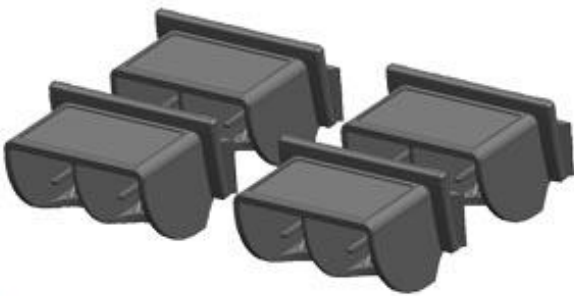

SIMATIC S7-1200, RJ45 strain-relief assembly, Dual Port 4 units per packing unit

Figure similar

General information

Product type designation

Strain relief RJ45

last modified:

10/13/2020